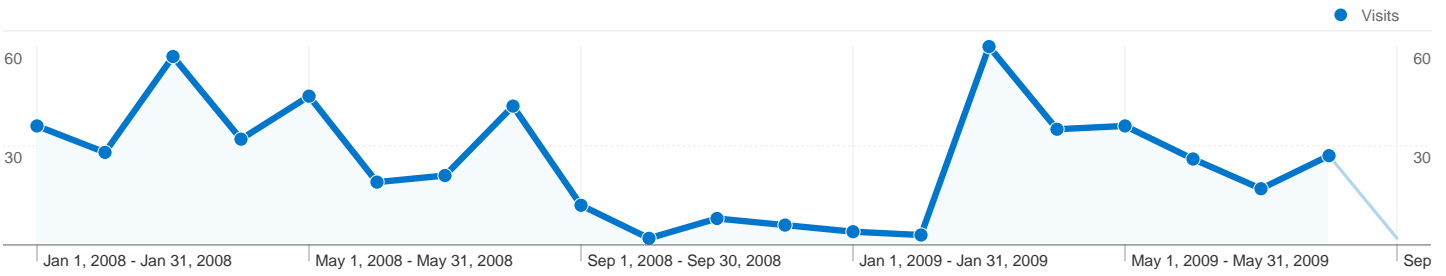

# Referring Site:

wolcottps.org

Jan 1, 2008 - Sep 7, 2009

Comparing to: Site

This referring site sent 518 visits via 1 referral paths